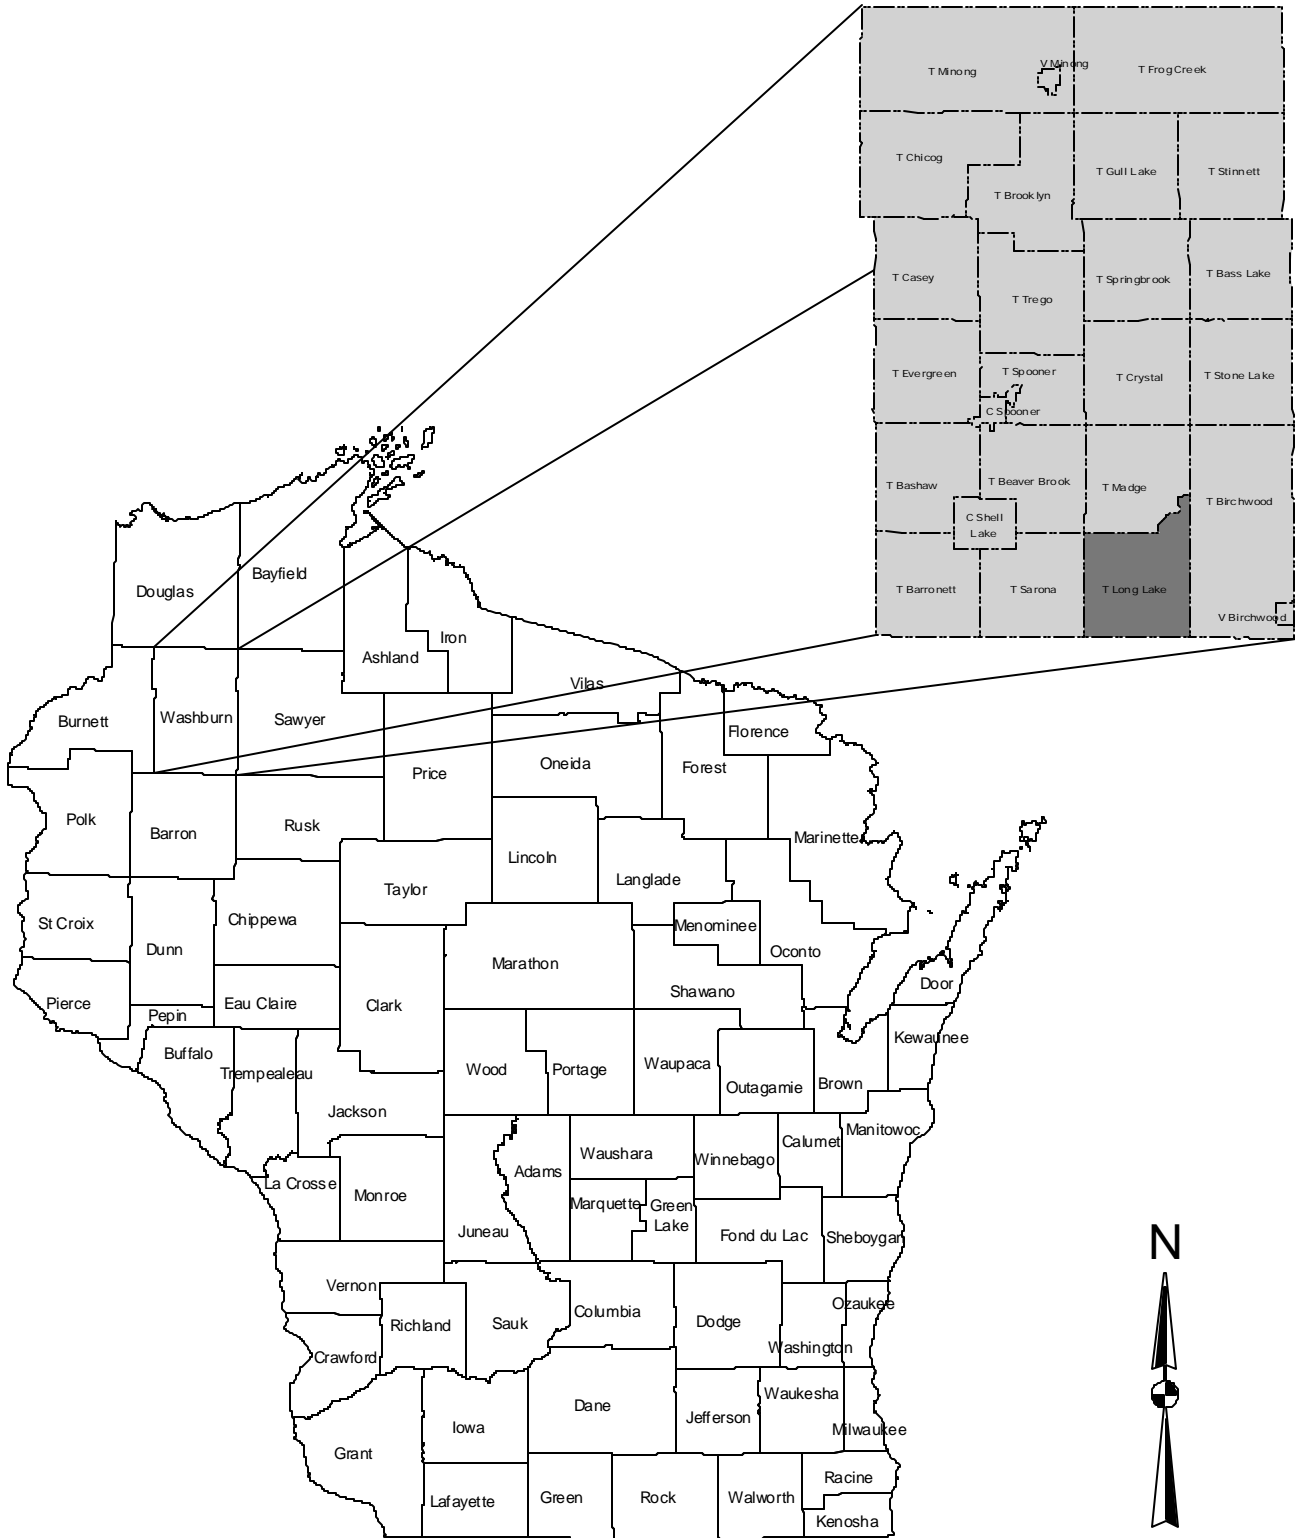

Location Map Town of Long Lake Washburn County, Wisconsin

WISCONSIN