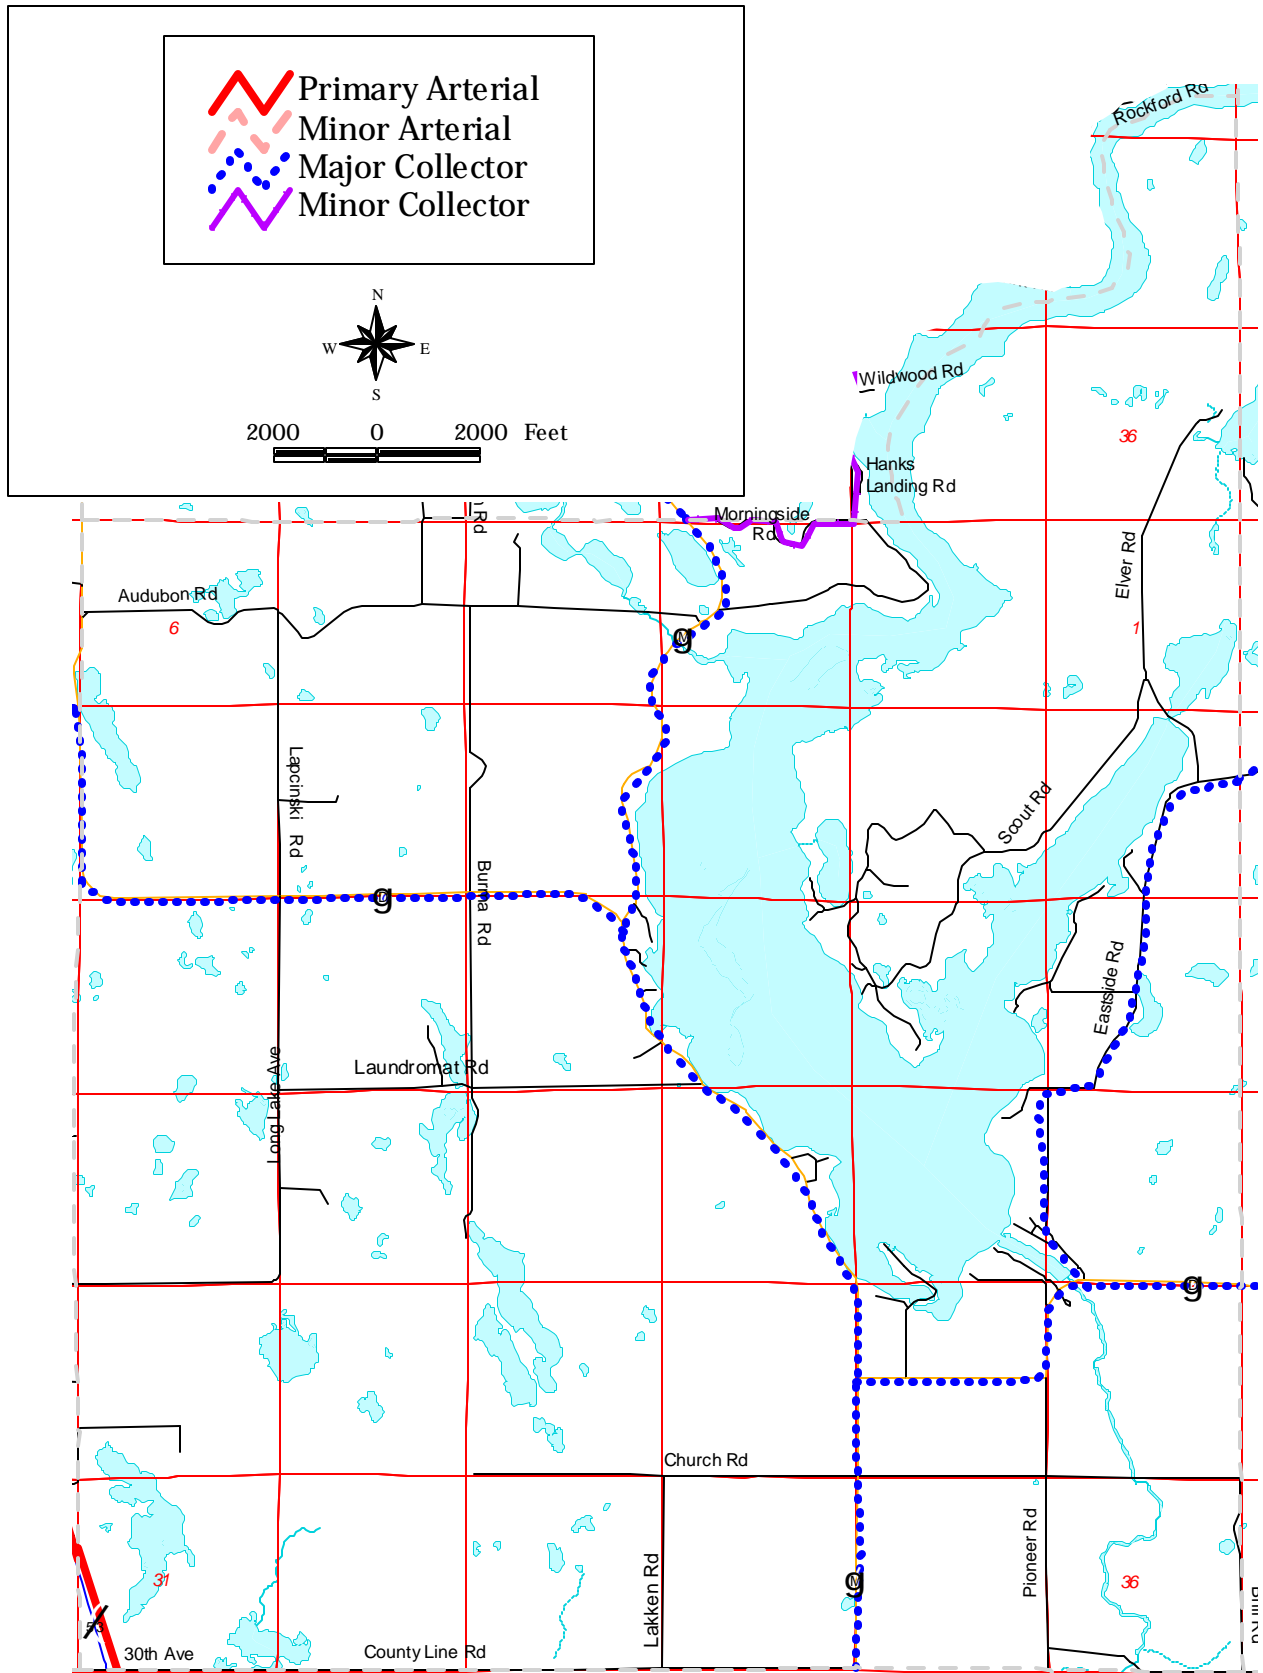

# Functional Classification System Town of Long Lake

Source: Wisconsin Department of Transportation,  
Northwest Regional Planning Commission.