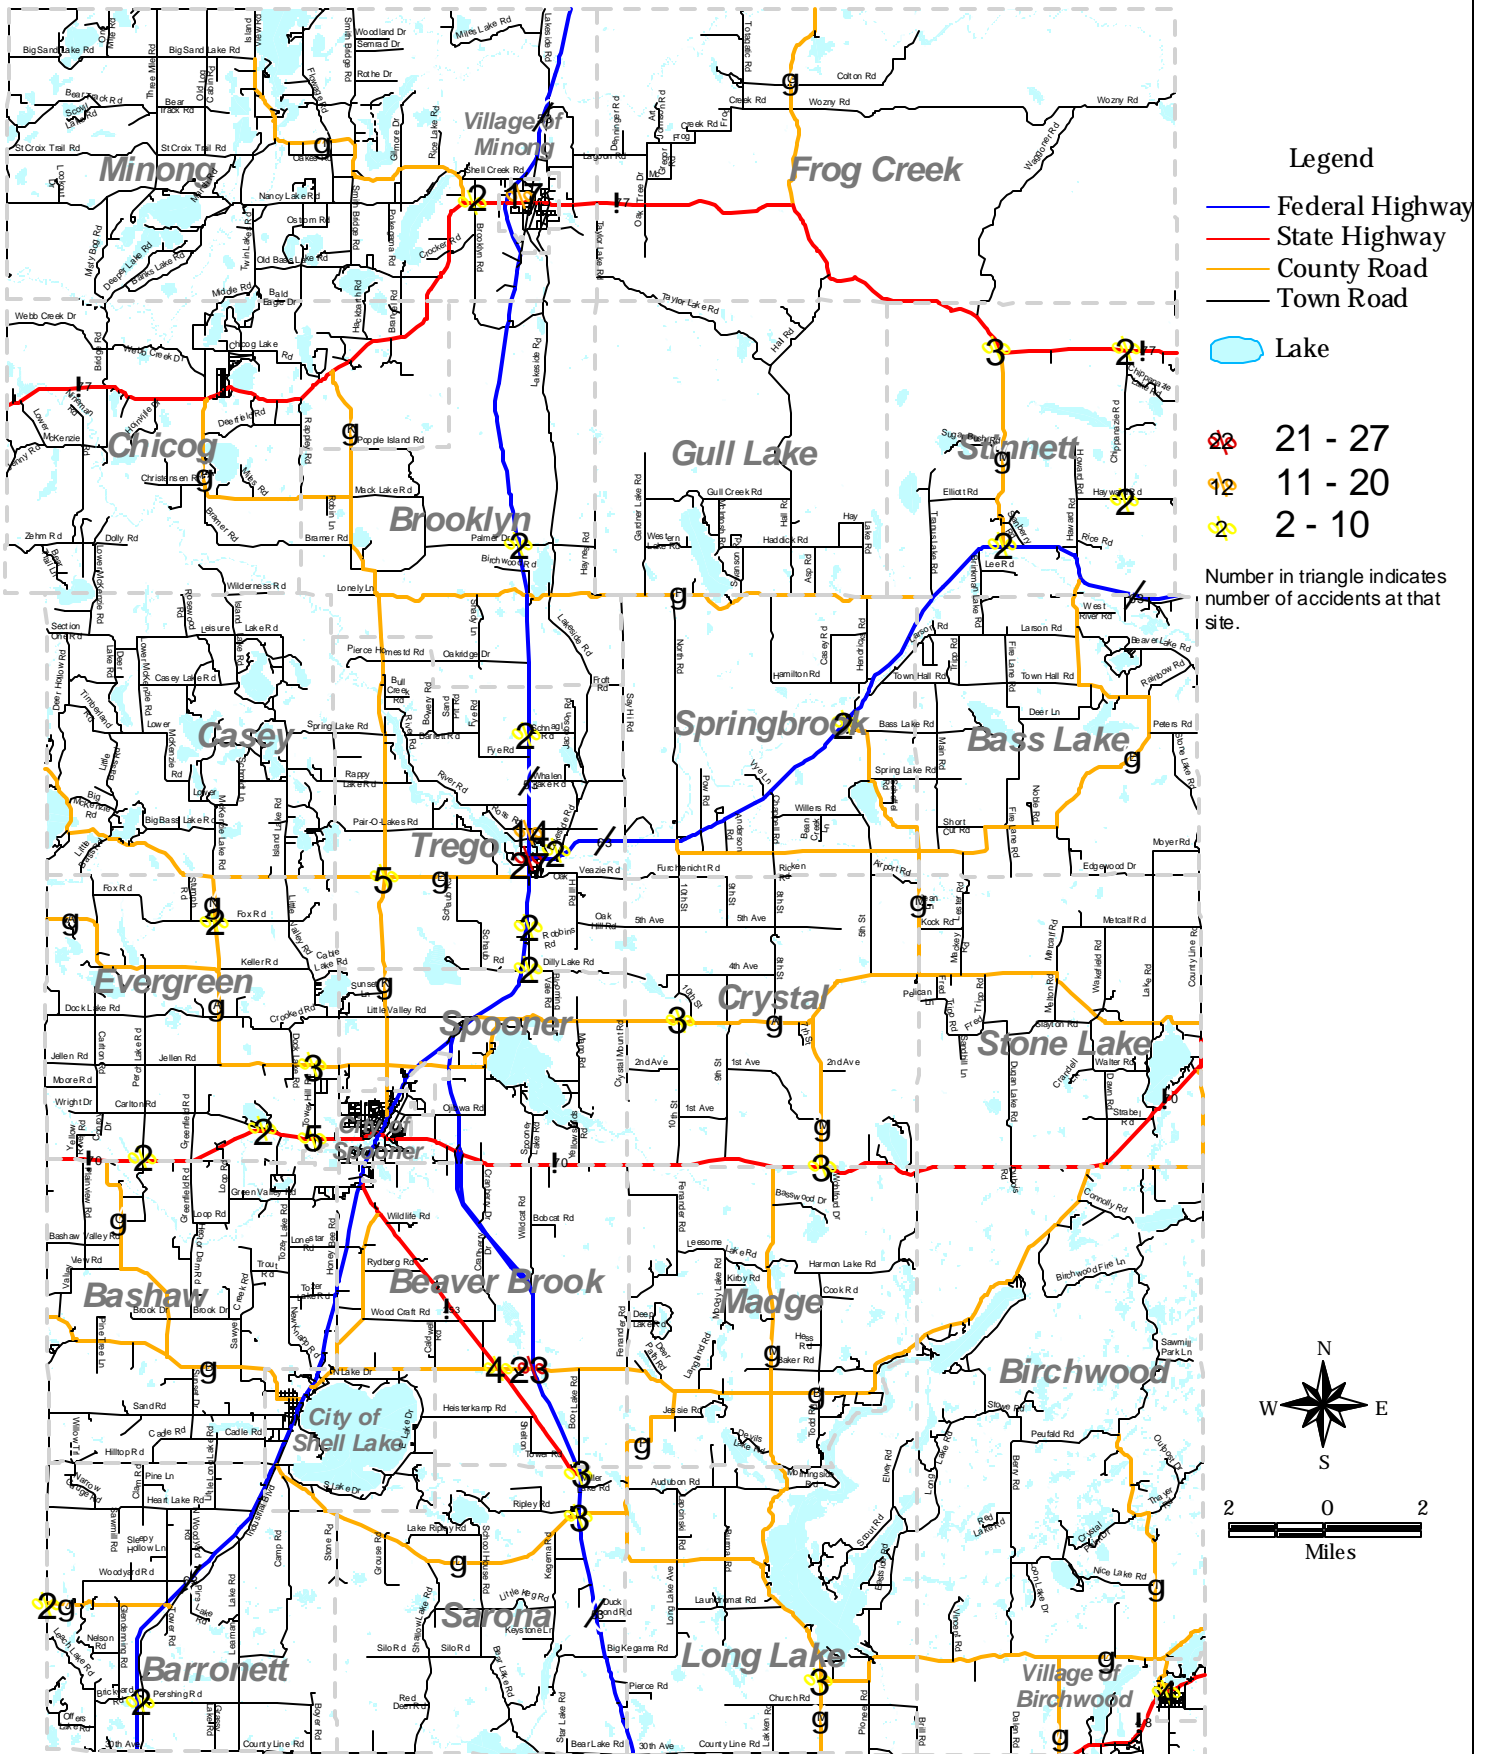

Traffic Accidents - Washburn County

Source: Road Layer compiled from TigerLine files.
 Hydrography & wetland data from WDNR. Functional
 Traffic data from WisDOT & Washburn County
 Sheriff's Dept.