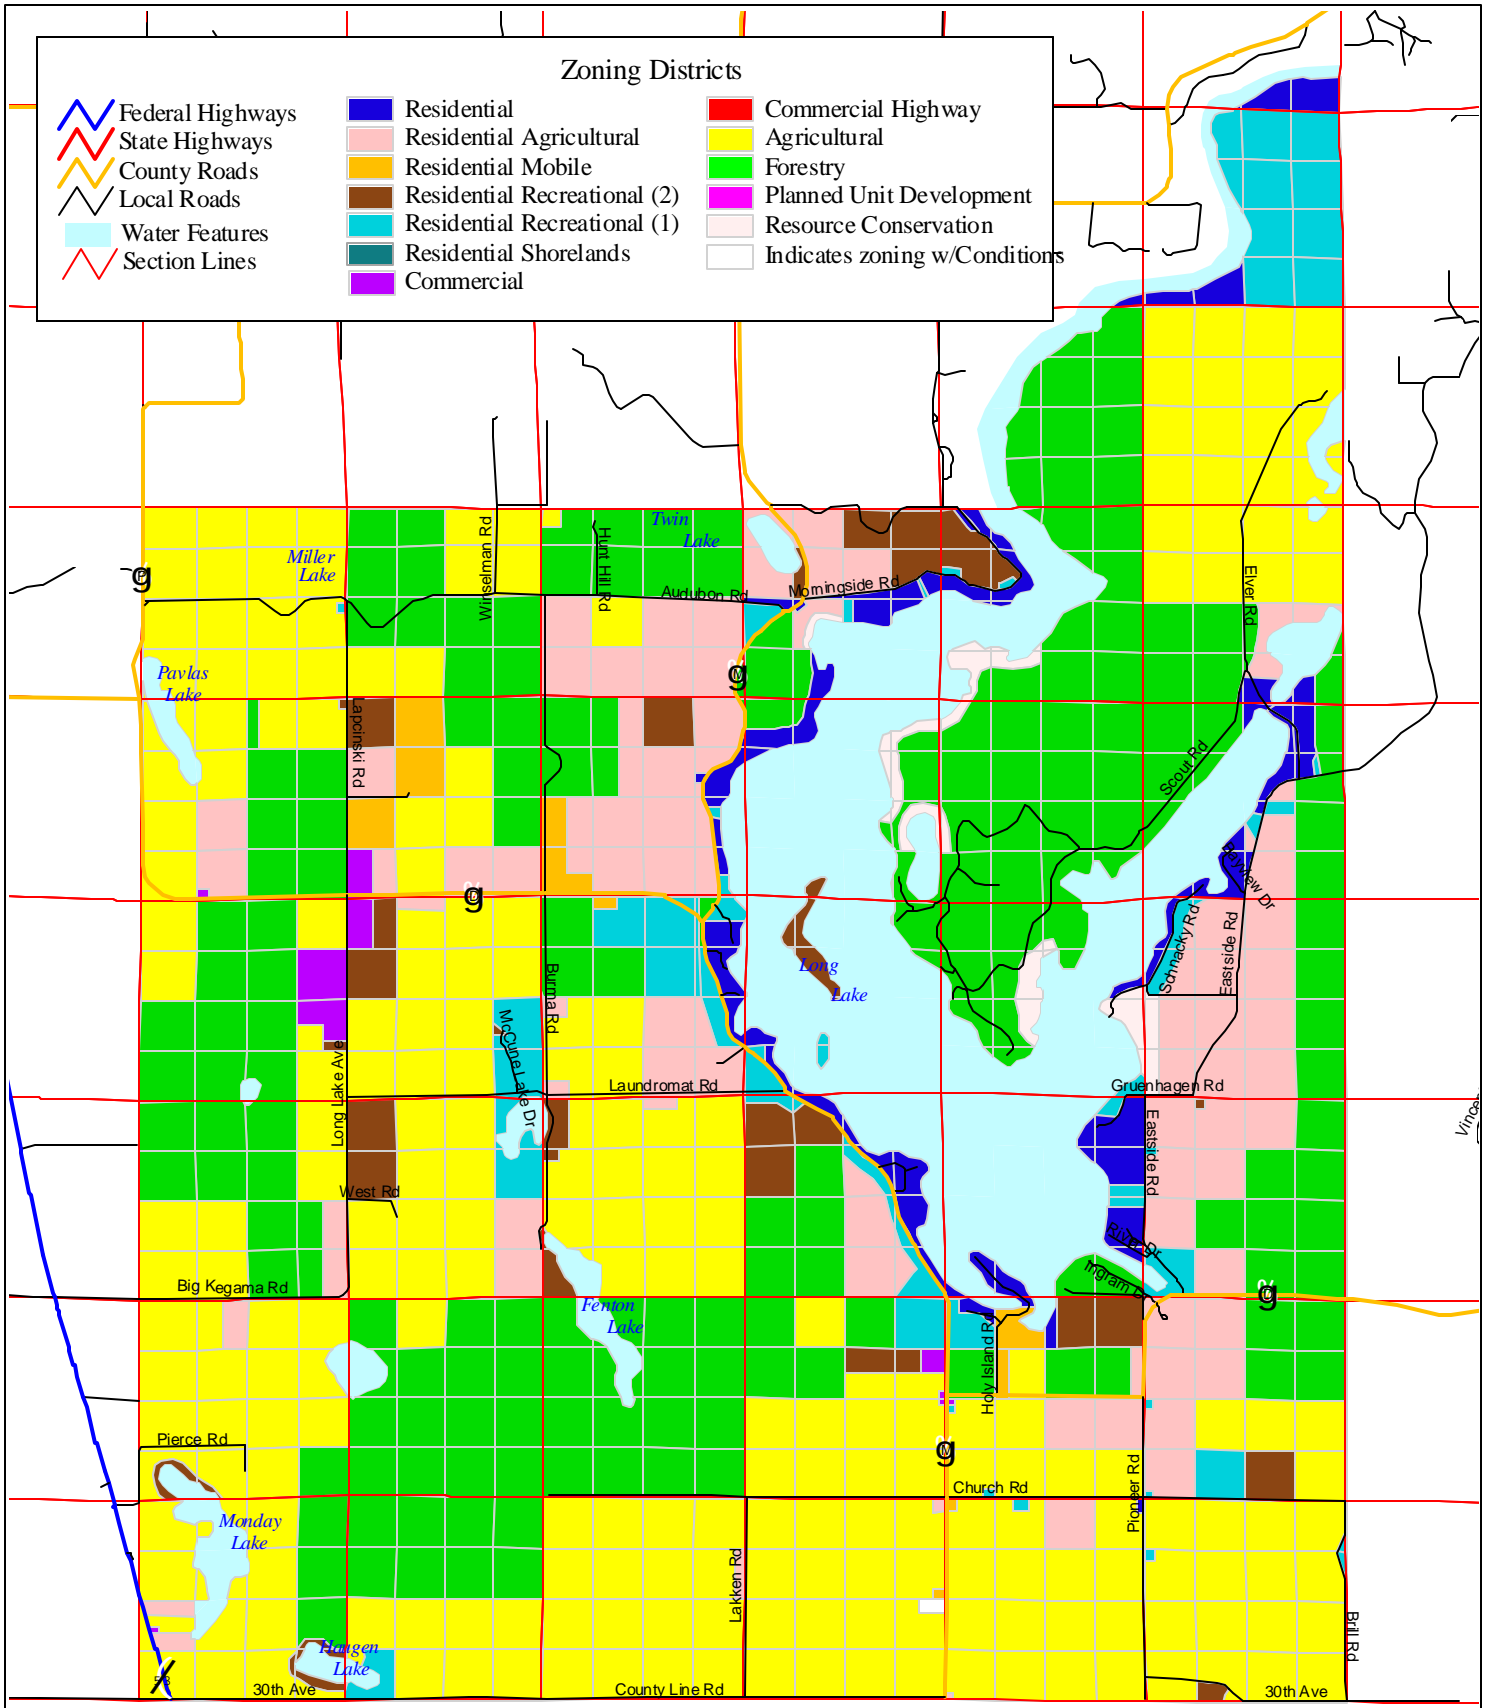

# Zoning - Town of Long Lake

Source: Washburn Co. Zoning Department; Northwest RPC.

2000 0 2000 Feet

NOTE: This map is NOT an official zoning map. This map is intended for general and informational use only. For more specific information, please contact the Washburn County Zoning Department.