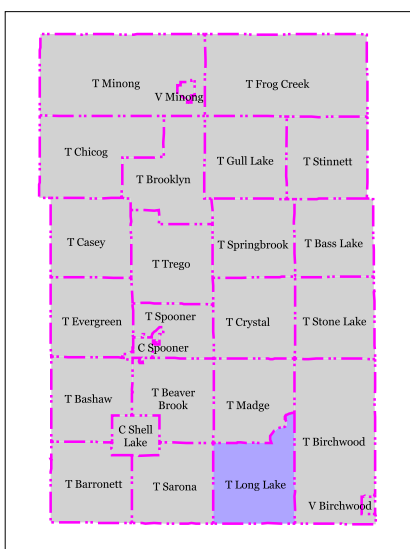

Future Land Use Town of Long Lake

	Federal Highway		Mixed Rural Residential
	State Highway		Shoreland Residential
	County Highway		Commercial
	Local Road		Camps
	Private/Trail		Park & Recreation
	Town Boundary		Agriculture
	Lakes & Ponds		Forestry
	Rivers & Streams		Conservancy
	DNR Land		County Forest Land
	County Forest Land		Federal Land
	Federal Land		Industrial Forest
	Industrial Forest		